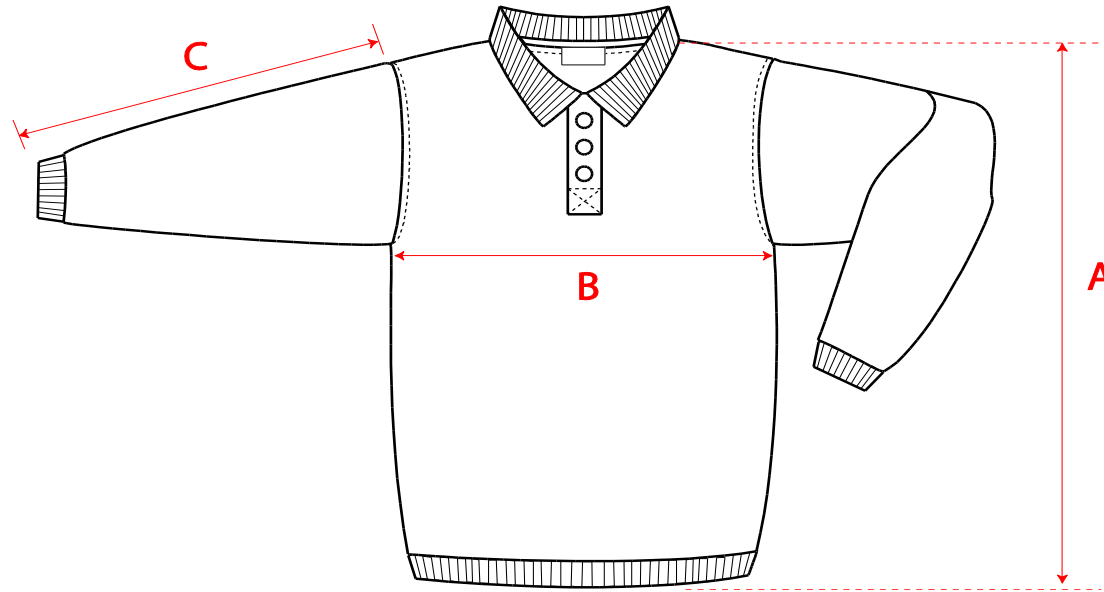

LEM4701

L&S Uni Polosweater Workwear

Sizes (cm)	XS	S	M	L	XL	XXL	3XL	4XL	6XL
A Front length from HSP	-	71	73	75	77	79	81	83	85
B 1/2 Body width	-	51	53	55	57	59	62	65	71
C Sleeve length (incl. rib)	-	62	64	66	68	70	72	74	76
<i>Tolerance +/-</i>	-	5%	5%	5%	5%	5%	5%	5%	5%