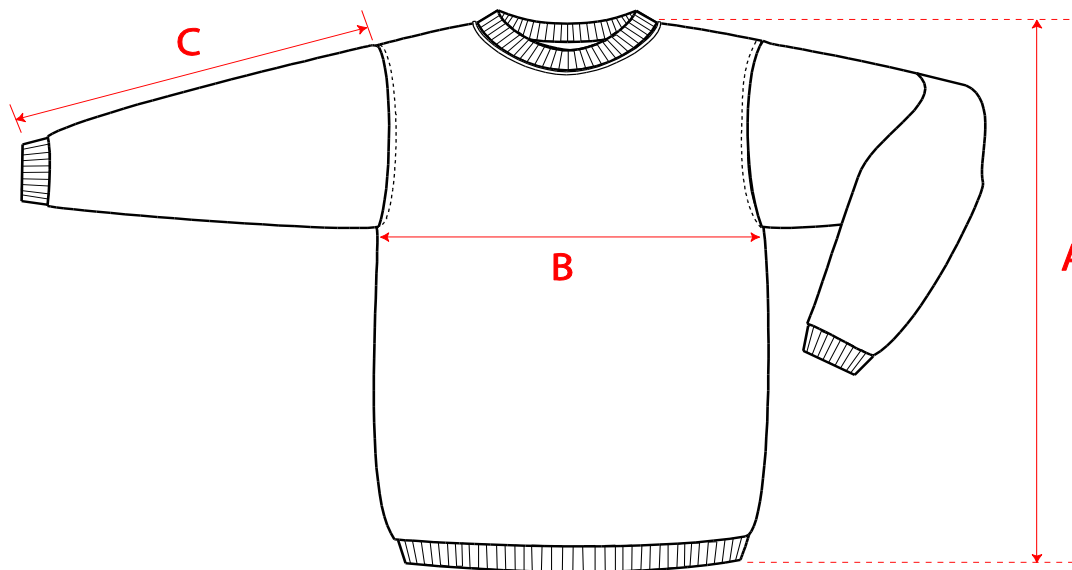

LEM4751

L&S Uni Sweater Workwear

Sizes (cm)		XS	S	M	L	XL	XXL	3XL	4XL	6XL
A	Front length from HSP	-	69	71	73	75	77	79	81	83
B	1/2 Body width	-	52	54	56	58	60	63	66	72
C	Sleeve length (incl. rib)	-	63	65	67	69	71	73	75	77
	Tolerance +/-	-	5%	5%	5%	5%	5%	5%	5%	5%